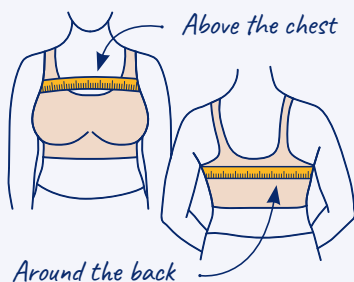

Just ONE Measurement!

Band size is your rib band size shown here.
ie: 36 in/91 cm = M

Fit Tips!

- ♥ **Need flexibility?**
  - HuggerPRIMA & VIDA: Add an Extender to flex your fit

♥ **In between sizes?**

- HuggerPRIMA: Upsize one size
- All other Huggers: Downsize one size

♥ **DD cup or higher?**

- HuggerPRIMA & LUMA: Upsize one size